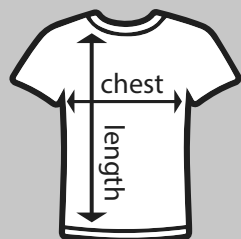

Available in: Black

Unisex Tee

Colour: _____

Size: Adult _____ Youth _____ **TOTAL:**

Pullover Hoodie

Colour: _____

Size: Adult _____ Youth _____ **TOTAL:**

Sweatpants

Size: Youth _____

TOTAL:

GRAND TOTAL: Tax Included

METHOD OF PAYMENT

Cash (enclosed in full) Check (Payable to School)

For more detail Sizing visit schooltee.com/garment-sizing

*Add \$2 for 2XL and 3XL sizes

SIZING CHART

When measuring **Chest Width**, measure the horizontal length under the armpits. *It's best to lay a shirt flat to do this.* **Length** is measured from shoulder to the bottom on the shirt.

SIZE	Unisex Tee	Pullover Hoodie	Pants
Youth XS	Chest 16" - Length 20" (6-8)		
Youth S	Chest 17" - Length 22" (10-12)	Chest 17" - Length 22" (10-12)	Size 6-8
Youth M	Chest 18" - Length 24" (14-16)	Chest 18" - Length 23" (14-16)	Size 8-10
Youth L	Chest 19" - Length 25" (18-20)	Chest 19" - Length 24" (18-20)	Size 12-14
Youth XL	Chest 20" - Length 26" (22-24)	Chest 20" - Length 25" (22-24)	Size 16-18
Adult S	Chest 19" - Length 28"	Chest 20" - Length 26"	
Adult M	Chest 20" - Length 29"	Chest 22" - Length 27"	
Adult L	Chest 22" - Length 30"	Chest 24" - Length 28"	
Adult XL	Chest 24" - Length 31"	Chest 26" - Length 29"	
Adult 2XL*	Chest 26" - Length 32"	Chest 28" - Length 30"	
Adult 3XL*	Chest 28" - Length 33"	Chest 30" - Length 31"	